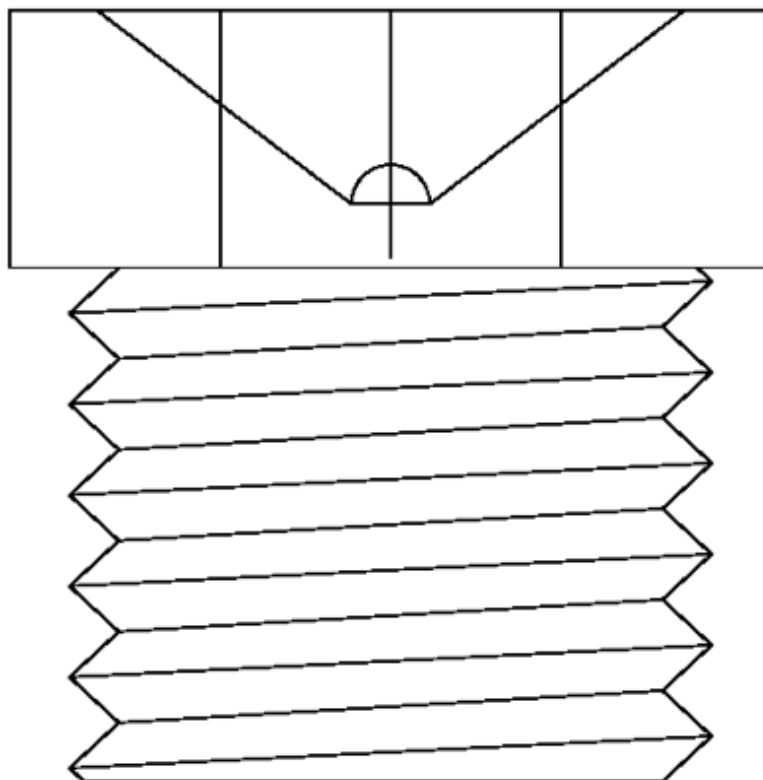

Article number: 53091106

Description: KLEE Flush type lubrication nipple DIN 3405
D1 straight, M8x1,25

Measures

Thread = M8x1,25